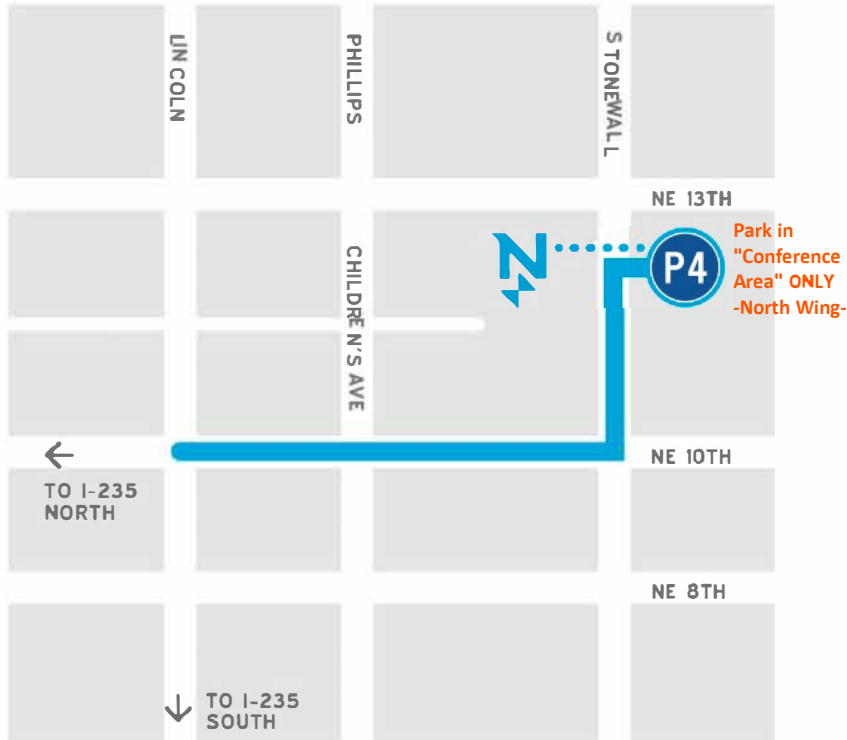

DRIVING DIRECTIONS

1. FROM THE SOUTH

Follow I-235 N to N Lincoln Blvd (Exit 1D)
Continue on N Lincoln Blvd
Turn right onto NE 10th St

FROM THE NORTH

Follow I-235 S to NE 10th St (Exit 1G)
Turn left onto NE 10th St

2. Turn left onto Stonewall Ave

3. **PARK IN P4**

Park in designated **CONFERENCE PARKING - NORTH WING ONLY.**

WALKING DIRECTIONS

A. TAKE STAIRWELL C TO LEVEL 2

Follow the  to Nicholson Tower

B.

OR WALK ACROSS STONEWALL AVE TO NICHOLSON MAIN ENTRANCE

Enter the tower and take Elevator  to Floor 5